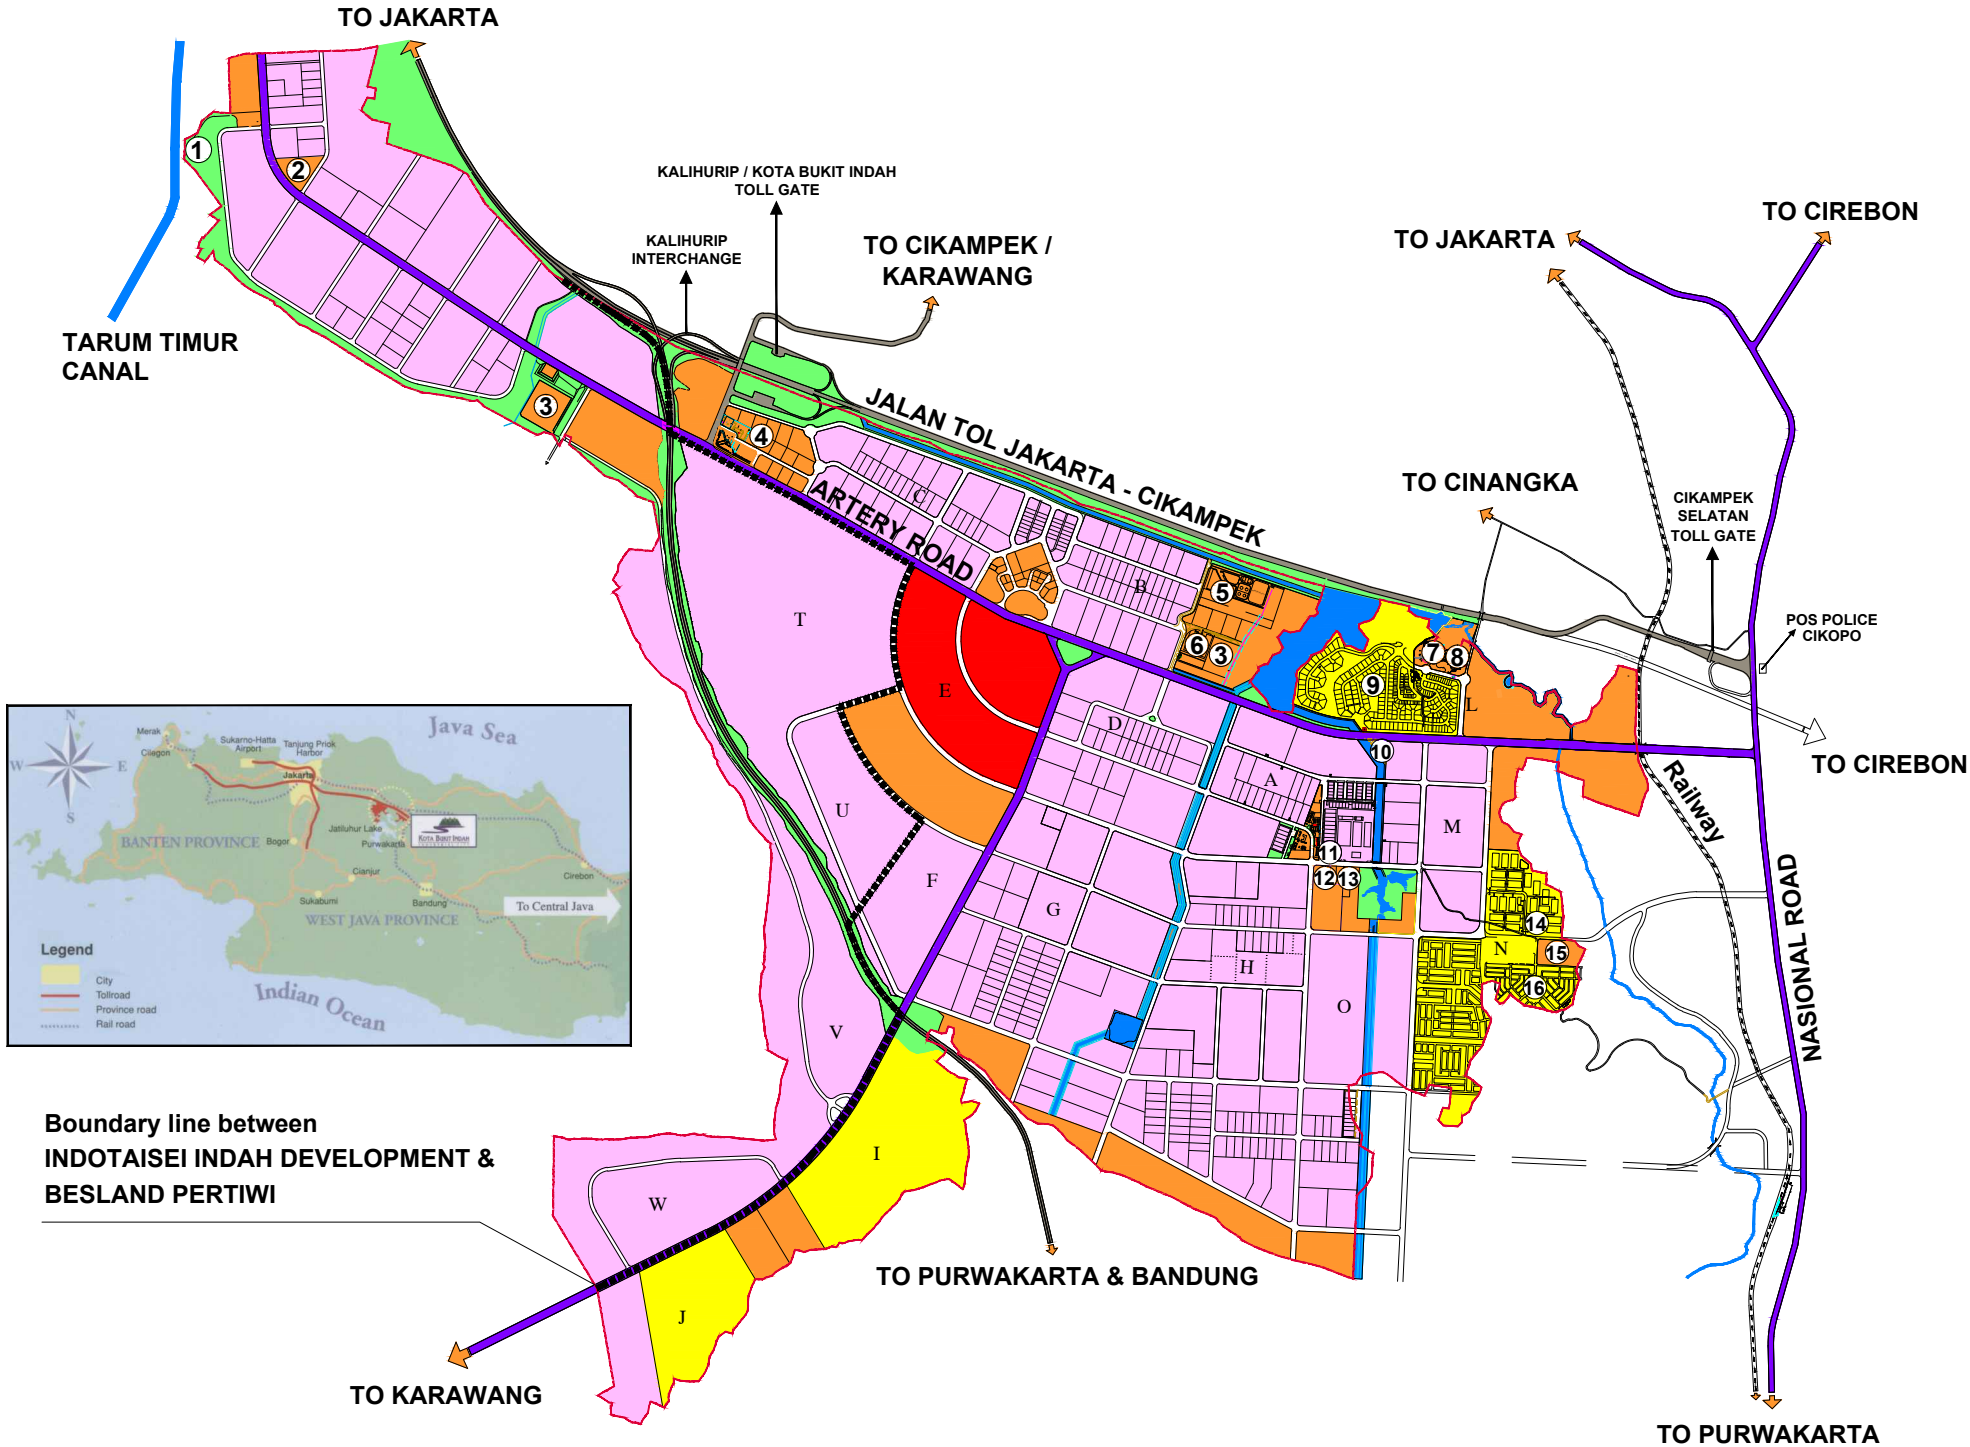

# MASTER PLAN 2000 HA

## LEGEND :

- ① Water Intake
- ② Water Treatment Plant
- ③ Waste Water Treatment Plant
- ④ Gasoline Station, Mini Mart, Bank ATM, Car Service Station, etc.
- ⑤ Power Plant
- ⑥ Container Yard
- ⑦ Kota Bukit Indah ★★★★★ Plaza Hotel
- ⑧ Wisma Bukit Indah
- ⑨ Permata Bukit Indah / Executive Village
- ⑩ Kota Bukit Indah Mosque
- ⑪ Clinic, Bank, ATM, Minimarket Restaurant, etc
- ⑫ Telecom Station
- ⑬ Custom Office
- ⑭ Dormitory
- ⑮ School
- ⑯ Bukit Indah Permai Housing
- Industrial Area
- Central Business District (CBD)
- Housing
- Park / Green Reserved
- Facilities / Commercial

Boundary line between  
INDOTAISEI INDAH DEVELOPMENT &  
BESLAND PERTIWI